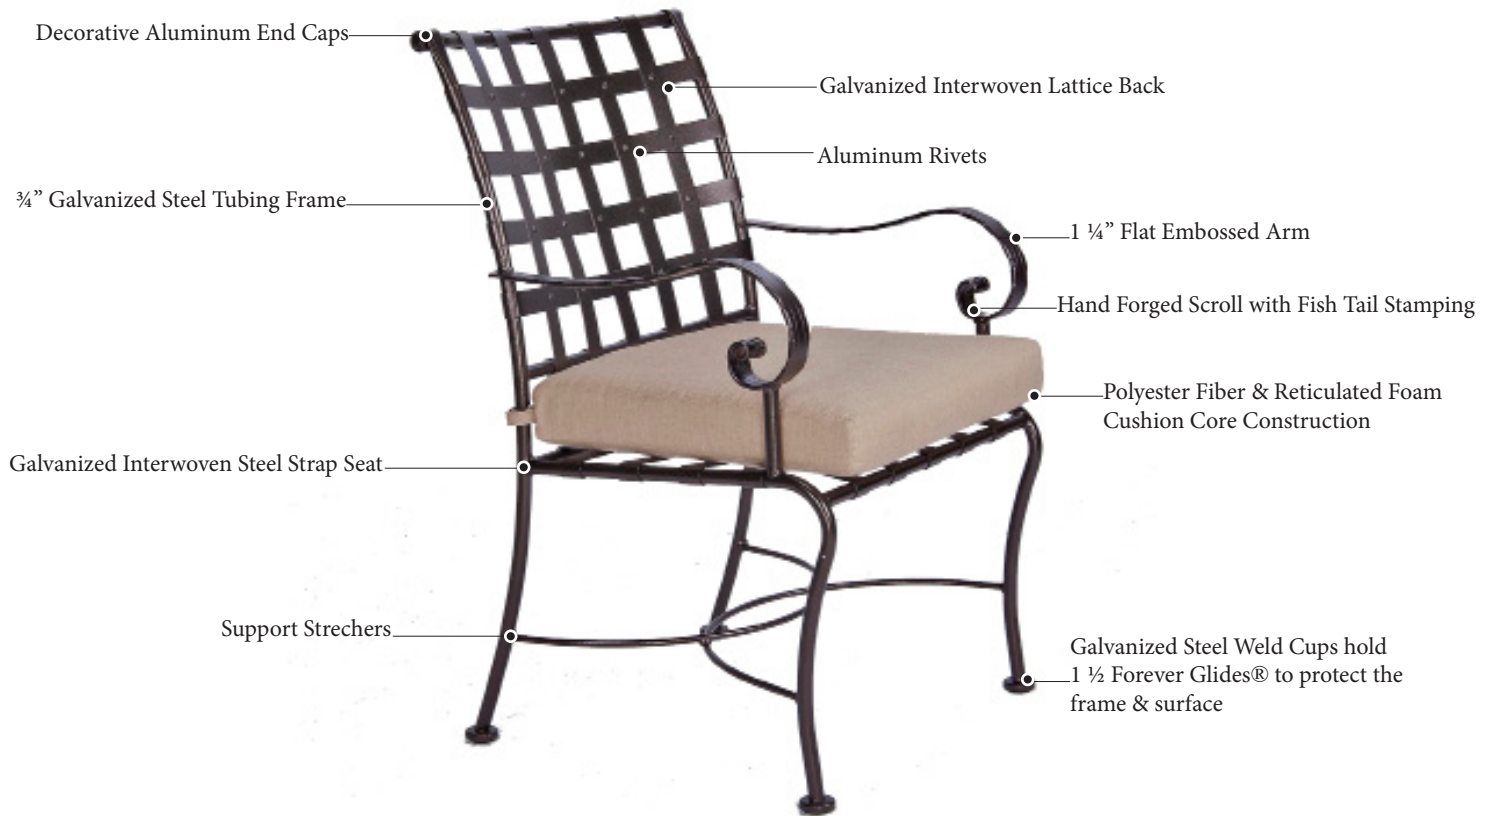

CLASSICO

PRODUCT FEATURES

Classico offers extremely comfortable seating in traditional wrought iron. Galvanized steel strapping make up the seat and the back and decorative rivets connect the beautifully interwoven straps together. Arms made of embossed flat bar complement the galvanized steel frame. Classico is a full-line collection that features dining, deep seating, chaise lounge options, counter stools, and table bases. Additionally, Classico's deep seating features our Plush Comfort cushions.

All OW Lee frames are powder coated with Super Polyester Powder which have an improved Corrosion and Fade Resistance compared to other powder coatings and includes a 5-Year No Fade Warranty and a 20-Year Frame Structural Warranty.