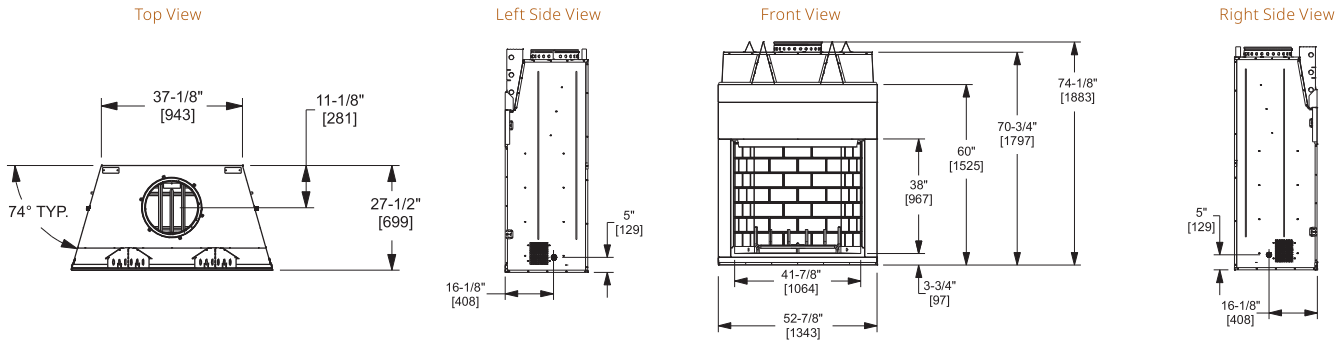

Interior Styles

Traditional

Herringbone

CASTLEWOOD

Model	Front Width		Back Width		Height		Depth		Viewing Area
	Unit	Framing	Unit	Framing	Unit	Framing	Unit	Framing	
Castlewood-42"	52-7/8" [1343]	53-7/8" [1368]	37-1/8" [943]	40-1/8" [1019]	74-1/8" [1883]	74-1/2" [1892]	27-1/2" [699]	28-1/2" [724]	41-7/8" x 38" [1063 x 965]

FORUM

Model	Width A	Height B	Depth C	Glass Size D x E
SF-OD43	46" [1168]	18-1/8" [460]	8-1/4" [210]	43-1/2" x 15-7/16" [1104 x 392]
SF-OD55	58" [1473]	18-1/8" [460]	8-1/4" [210]	55-1/2" x 15-7/16" [1410 x 392]