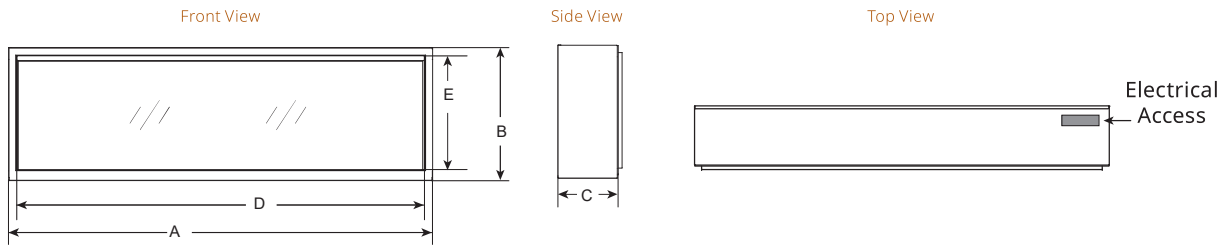

FORUM

Model	Width A	Height B	Depth C	Glass Size D x E
SF-OD43	46" [1168]	18-1/8" [460]	8-1/4" [210]	43-1/2" x 15-7/16" [1104 x 392]
SF-OD55	58" [1473]	18-1/8" [460]	8-1/4" [210]	55-1/2" x 15-7/16" [1410 x 392]