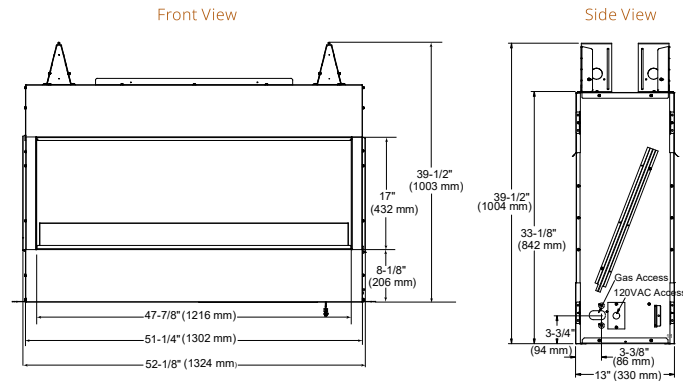

LANAI

Model	Front Width A		Height B		Depth C		Viewing Area D x E	BTU/hr Input
	Unit	Framing	Unit	Framing	Unit	Framing		
Lanai 48"	52-1/8" [1324]	52-3/4" [1340]	39-1/2" [1003]	39-3/4" [1009]	13-3/8" [340]	13-3/8" [340]	47-7/8" x 17" [1216 x 432]	55,000
Lanai 60"	64-1/8" [1629]	64-3/4" [1645]	39-1/2" [1003]	39-3/4" [1009]	13-3/8" [340]	13-3/8" [340]	60" x 17" [1524 x 432]	65,000

LANAI DOUBLE-SIDED

Model	Width		Height		Depth		Viewing Area	BTU/hr Input
	Unit	Framing	Unit	Framing	Unit	Framing		
Lanai See-Through 48"	52-1/8" [1324]	52-3/4" [1340]	39-1/2" [1003]	39-3/4" [1009]	13" [330]	11-5/8" [295]	47-7/8" x 17" [1216 x 432]	55,000

COURTYARD

Model	Front Width A		Back Width B		Height		Depth		Viewing Area	BTU/hr Input
	Unit	Framing	Unit	Framing	Unit	Framing	Unit	Framing		
Courtyard 36"	36" [914]	42-1/2" [1080]	31-1/4" [794]	42-1/2" [1080]	34" [864]	34-1/4" [870]	20" [508]	20-1/4" [514]	36" x 30" [914 x 762]	55,000
Courtyard 42"	42" [1067]	48-1/2" [1232]	37-1/4" [946]	48-1/2" [1232]	34" [864]	34-1/4" [870]	20" [508]	20-1/4" [514]	42" x 30" [1067 x 762]	55,000