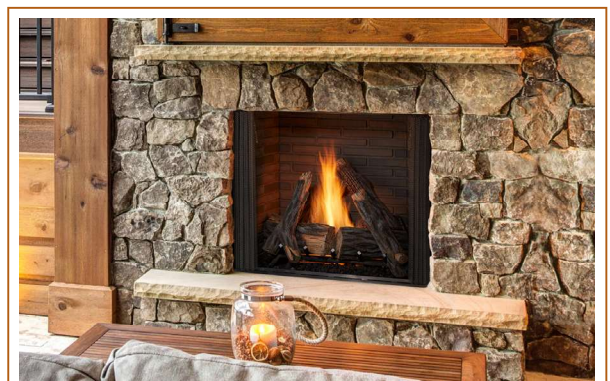

Courtyard 36" shown with Premium Traditional Brick interior and High Definition Logs

Interior Styles