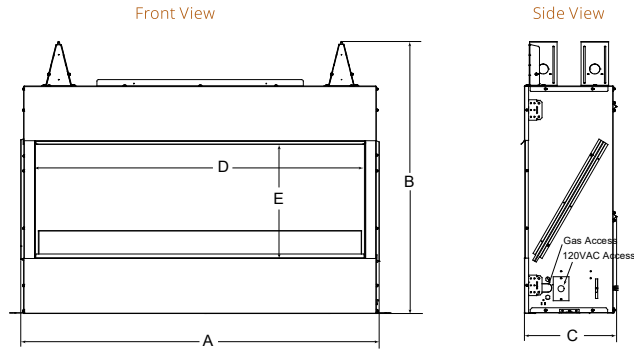

LANAI

Model	Front Width A		Height B		Depth C		Viewing Area D x E	BTU/hr Input
	Unit	Framing	Unit	Framing	Unit	Framing		
Lanai 48"	52-1/8" [1324]	52-3/4" [1340]	39-1/2" [1003]	39-3/4" [1009]	13-3/8" [340]	13-3/8" [340]	47-7/8" x 17" [1216 x 432]	55,000
Lanai 60"	64-1/8" [1629]	64-3/4" [1645]	39-1/2" [1003]	39-3/4" [1009]	13-3/8" [340]	13-3/8" [340]	60" x 17" [1524 x 432]	65,000

LANAI DOUBLE-SIDED

Model	Width		Height		Depth		Viewing Area	BTU/hr Input
	Unit	Framing	Unit	Framing	Unit	Framing		
Lanai See-Through 48"	52-1/8" [1324]	52-3/4" [1340]	39-1/2" [1003]	39-3/4" [1009]	13" [330]	11-5/8" [295]	47-7/8" x 17" [1216 x 432]	55,000