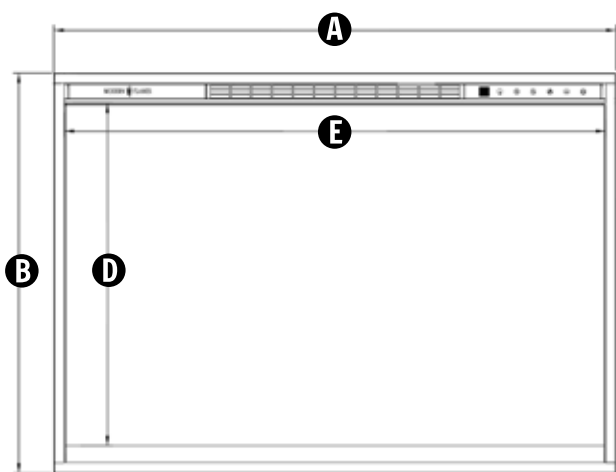

REDSTONE - INSERT

Dimension Insert Surrounds Spec

RS Model # of Fireplace	Trim Width	A	B	C	D
RS-2621	5/8" (16mm)	24" (610mm)	18-7/8" (480mm)	9-7/8" (250mm)	15-3/8" (390mm)
RS-3021	5/8" (16mm)	29-1/4" (743mm)	18-7/8" (480mm)	9-7/8" (250mm)	15-3/8" (390mm)
RS-3626	5/8" (16mm)	33-3/4" (857mm)	24" (610mm)	9-7/8" (250mm)	20-1/2" (521mm)

RS Model # of Fireplace	E	F	G	H	Existing Fireplace Minimum Opening (W x H x D)
RS-2621	22-3/4" (578mm)	22-3/4" (578mm)	9-1/4" (234mm)	18-1/2" (470mm)	23" (584mm) x 18-3/4" (477mm) x 10" (254mm)
RS-3021	28" (710mm)	28" (710mm)	9-1/4" (234mm)	18-1/2" (470mm)	28-1/4" (718mm) x 18-3/4" (477mm) x 10" (254mm)
RS-3626	32-3/8" (824mm)	32-3/8" (824mm)	9-1/4" (234mm)	23-5/8" (600mm)	32-5/8" (829mm) x 23-7/8" (607mm) x 10" (254mm)

*5/8" & 1-5/8" trim included in box for built-in installations