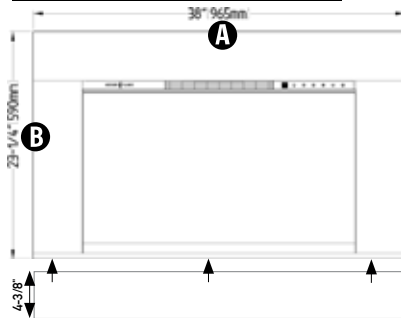

Orange Flames - Logs off

Red Flames - Logs on

Red Flames - Logs off

REDSTONE - INSERT

Dimension Insert Surrounds Spec

RS Model # of Fireplace	Trim Width	A	B	C	D
RS-2621	5/8" (16mm)	24" (610mm)	18-7/8" (480mm)	9-7/8" (250mm)	15-3/8" (390mm)
RS-3021	5/8" (16mm)	29-1/4" (743mm)	18-7/8" (480mm)	9-7/8" (250mm)	15-3/8" (390mm)
RS-3626	5/8" (16mm)	33-3/4" (857mm)	24" (610mm)	9-7/8" (250mm)	20-1/2" (521mm)

RS Model # of Fireplace	E	F	G	H	Existing Fireplace Minimum Opening (W x H x D)
RS-2621	22-3/4" (578mm)	22-3/4" (578mm)	9-1/4" (234mm)	18-1/2" (470mm)	23" (584mm) x 18-3/4" (477mm) x 10" (254mm)
RS-3021	28" (710mm)	28" (710mm)	9-1/4" (234mm)	18-1/2" (470mm)	28-1/4" (718mm) x 18-3/4" (477mm) x 10" (254mm)
RS-3626	32-3/8" (824mm)	32-3/8" (824mm)	9-1/4" (234mm)	23-5/8" (600mm)	32-5/8" (829mm) x 23-7/8" (607mm) x 10" (254mm)

*5/8" & 1-5/8" trim included in box for built-in installations

REDSTONE - INSERT

Optional Insert Surrounds Specs

RS-2621 - Small Surround

	Model	A	B	Width	Part Number
SMALL SURROUND	RS-2621	32-3/4"	23-1/4"	5"	TK-RS26-3324 - Surround
	RS-2621	32-3/4"	27-5/8"	5"	with Bottom Riser
LARGE SURROUND	RS-2621	36-3/4"	25-1/4"	7"	TK-RS26-3726 - Surround
	RS-2621	36-3/4"	31-5/8"	7"	with Bottom Riser

RS-3021 - Small Surround

	Model	A	B	Width	Part Number
SMALL SURROUND	RS-3021	38"	23-1/4"	5"	TK-RS30-3824 - Surround
	RS-3021	38"	27-5/8"	5"	with Bottom Riser
LARGE SURROUND	RS-3021	44"	26-1/4"	8"	TK-RS30-4427 - Surround
	RS-3021	44"	33-5/8"	8"	with Bottom Riser