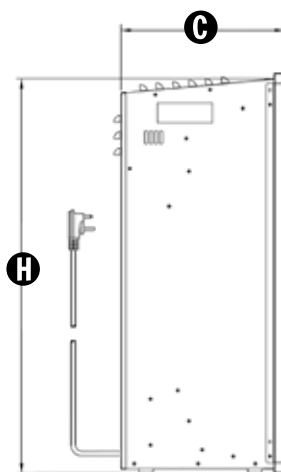

REDSTONE - INSERT

Dimension Insert Surrounds Spec

RS Model # of Fireplace	Trim Width	A	B	C	D
RS-2621	5/8" (16mm)	24" (610mm)	18-7/8" (480mm)	9-7/8" (250mm)	15-3/8" (390mm)
RS-3021	5/8" (16mm)	29-1/4" (743mm)	18-7/8" (480mm)	9-7/8" (250mm)	15-3/8" (390mm)
RS-3626	5/8" (16mm)	33-3/4" (857mm)	24" (610mm)	9-7/8" (250mm)	20-1/2" (521mm)

RS Model # of Fireplace	E	F	G	H	Existing Fireplace Minimum Opening (W x H x D)
RS-2621	22-3/4" (578mm)	22-3/4" (578mm)	9-1/4" (234mm)	18-1/2" (470mm)	23" (584mm) x 18-3/4" (477mm) x 10" (254mm)
RS-3021	28" (710mm)	28" (710mm)	9-1/4" (234mm)	18-1/2" (470mm)	28-1/4" (718mm) x 18-3/4" (477mm) x 10" (254mm)
RS-3626	32-3/8" (824mm)	32-3/8" (824mm)	9-1/4" (234mm)	23-5/8" (600mm)	32-5/8" (829mm) x 23-7/8" (607mm) x 10" (254mm)

*5/8" & 1-5/8" trim included in box for built-in installations