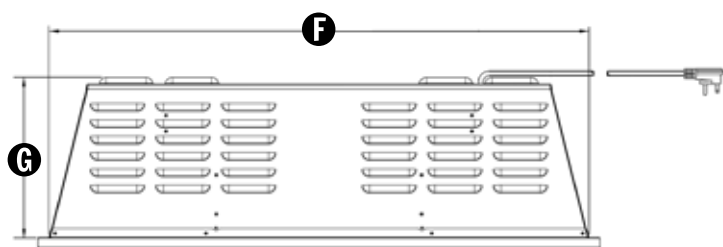

REDSTONE - INSERT

Dimension Insert Surrounds Spec

RS Model # of Fireplace	Trim Width	A	B	C	D
RS-2621	5/8" (16mm)	24" (610mm)	18-7/8" (480mm)	9-7/8" (250mm)	15-3/8" (390mm)
RS-3021	5/8" (16mm)	29-1/4" (743mm)	18-7/8" (480mm)	9-7/8" (250mm)	15-3/8" (390mm)
RS-3626	5/8" (16mm)	33-3/4" (857mm)	24" (610mm)	9-7/8" (250mm)	20-1/2" (521mm)

RS Model # of Fireplace	E	F	G	H	Existing Fireplace Minimum Opening (W x H x D)
RS-2621	22-3/4" (578mm)	22-3/4" (578mm)	9-1/4" (234mm)	18-1/2" (470mm)	23" (584mm) x 18-3/4" (477mm) x 10" (254mm)
RS-3021	28" (710mm)	28" (710mm)	9-1/4" (234mm)	18-1/2" (470mm)	28-1/4" (718mm) x 18-3/4" (477mm) x 10" (254mm)
RS-3626	32-3/8" (824mm)	32-3/8" (824mm)	9-1/4" (234mm)	23-5/8" (600mm)	32-5/8" (829mm) x 23-7/8" (607mm) x 10" (254mm)

*5/8" & 1-5/8" trim included in box for built-in installations