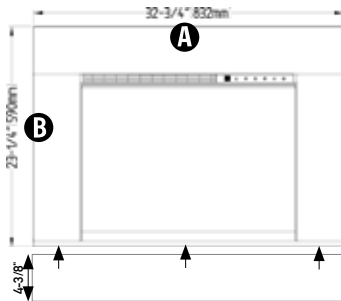

Orange Flames - Logs off

Red Flames - Logs on

Red Flames - Logs off

REDSTONE - INSERT

Dimension Insert Surrounds Spec

RS Model # of Fireplace	Trim Width	A	B	C	D
RS-2621	5/8" (16mm)	24" (610mm)	18-7/8" (480mm)	9-7/8" (250mm)	15-3/8" (390mm)
RS-3021	5/8" (16mm)	29-1/4" (743mm)	18-7/8" (480mm)	9-7/8" (250mm)	15-3/8" (390mm)
RS-3626	5/8" (16mm)	33-3/4" (857mm)	24" (610mm)	9-7/8" (250mm)	20-1/2" (521mm)

RS Model # of Fireplace	E	F	G	H	Existing Fireplace Minimum Opening (W x H x D)
RS-2621	22-3/4" (578mm)	22-3/4" (578mm)	9-1/4" (234mm)	18-1/2" (470mm)	23" (584mm) x 18-3/4" (477mm) x 10" (254mm)
RS-3021	28" (710mm)	28" (710mm)	9-1/4" (234mm)	18-1/2" (470mm)	28-1/4" (718mm) x 18-3/4" (477mm) x 10" (254mm)
RS-3626	32-3/8" (824mm)	32-3/8" (824mm)	9-1/4" (234mm)	23-5/8" (600mm)	32-5/8" (829mm) x 23-7/8" (607mm) x 10" (254mm)

*5/8" & 1-5/8" trim included in box for built-in installations

REDSTONE - INSERT

Optional Insert Surrounds Specs

RS-2621 - Small Surround

	Model	A	B	Width	Part Number
SMALL SURROUND	RS-2621	32-3/4"	23-1/4"	5"	TK-RS26-3324 - Surround
	RS-2621	32-3/4"	27-5/8"	5"	with Bottom Riser
LARGE SURROUND	RS-2621	36-3/4"	25-1/4"	7"	TK-RS26-3726 - Surround
	RS-2621	36-3/4"	31-5/8"	7"	with Bottom Riser