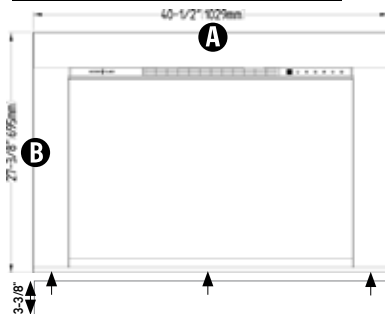

RS-3626 - Small Surround

	Model	A	B	Width	Part Number
SMALL SURROUND	RS-3626	40-1/2"	27-3/8"	4"	TK-RS36-4128 - Surround
	RS-3626	40-1/2"	30-3/4"	4"	with Bottom Riser
LARGE SURROUND	RS-3626	44-1/2"	29-3/8"	6"	TK-RS36-4530 - Surround
	RS-3626	44-1/2"	34-3/4"	6"	with Bottom Riser