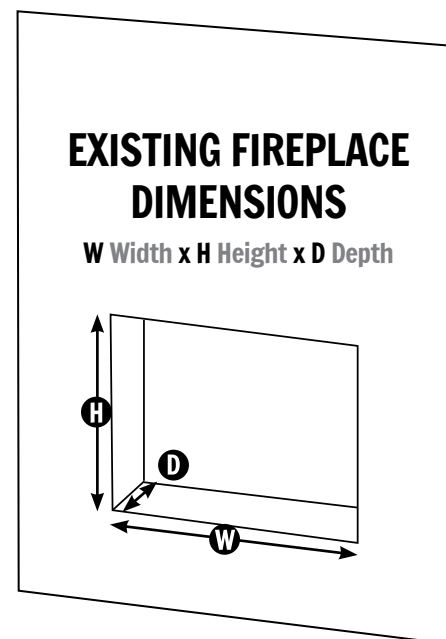

Orange Flames - Logs off

Red Flames - Logs on

Red Flames - Logs off

REDSTONE - INSERT

Dimension Insert Surrounds Spec

RS Model # of Fireplace	Trim Width	A	B	C	D
RS-2621	5/8" (16mm)	24" (610mm)	18-7/8" (480mm)	9-7/8" (250mm)	15-3/8" (390mm)
RS-3021	5/8" (16mm)	29-1/4" (743mm)	18-7/8" (480mm)	9-7/8" (250mm)	15-3/8" (390mm)
RS-3626	5/8" (16mm)	33-3/4" (857mm)	24" (610mm)	9-7/8" (250mm)	20-1/2" (521mm)

RS Model # of Fireplace	E	F	G	H	Existing Fireplace Minimum Opening (W x H x D)
RS-2621	22-3/4" (578mm)	22-3/4" (578mm)	9-1/4" (234mm)	18-1/2" (470mm)	23" (584mm) x 18-3/4" (477mm) x 10" (254mm)
RS-3021	28" (710mm)	28" (710mm)	9-1/4" (234mm)	18-1/2" (470mm)	28-1/4" (718mm) x 18-3/4" (477mm) x 10" (254mm)
RS-3626	32-3/8" (824mm)	32-3/8" (824mm)	9-1/4" (234mm)	23-5/8" (600mm)	32-5/8" (829mm) x 23-7/8" (607mm) x 10" (254mm)

*5/8" & 1-5/8" trim included in box for built-in installations

REDSTONE - INSERT

Optional Insert Surrounds Specs

RS-2621 - Small Surround

	Model	A	B	Width	Part Number
SMALL SURROUND	RS-2621	32-3/4"	23-1/4"	5"	TK-RS26-3324 - Surround
	RS-2621	32-3/4"	27-5/8"	5"	with Bottom Riser
LARGE SURROUND	RS-2621	36-3/4"	25-1/4"	7"	TK-RS26-3726 - Surround
	RS-2621	36-3/4"	31-5/8"	7"	with Bottom Riser