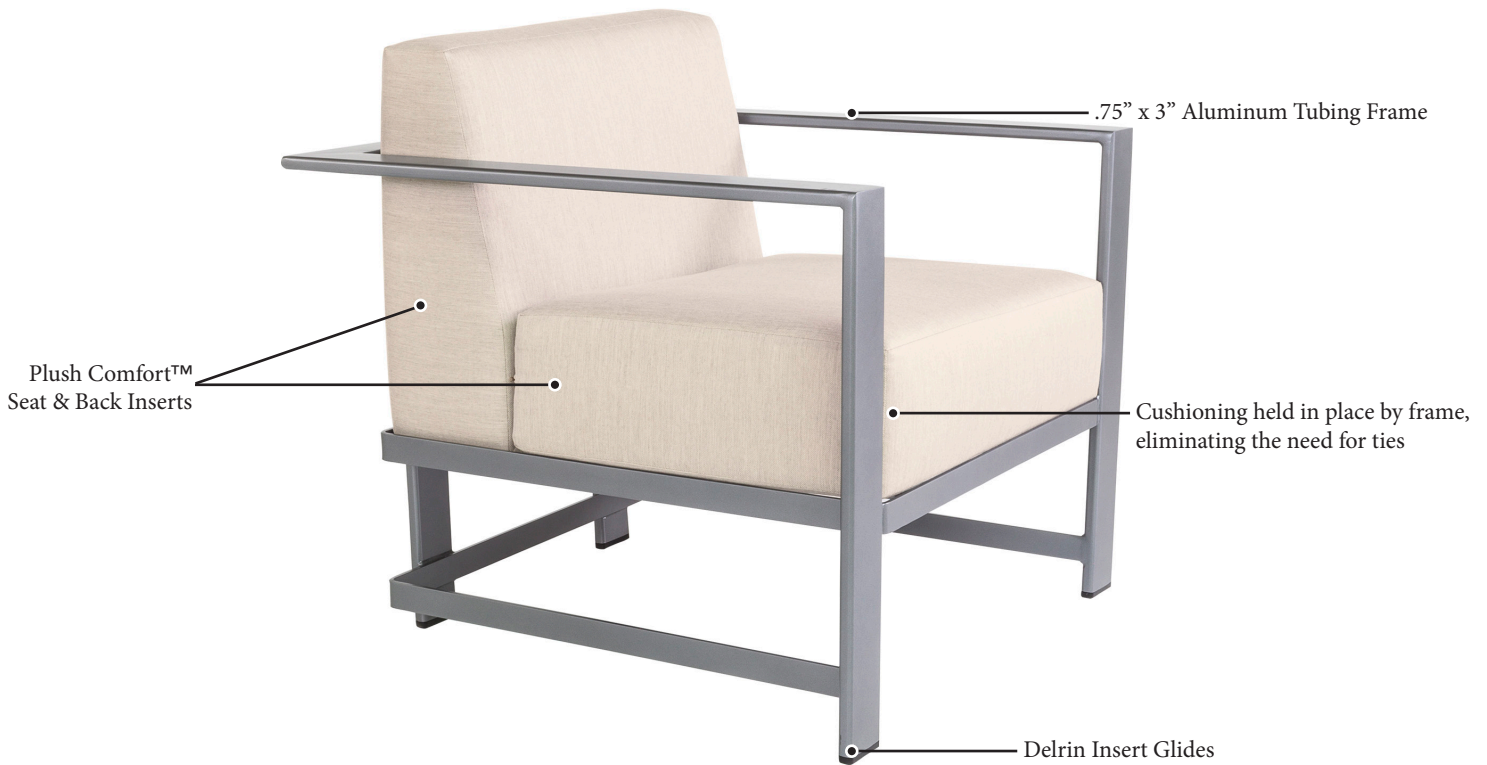

STUDIO

PRODUCT FEATURES

The sleek modern lines of the Studio collection are inspired by mid-century and contemporary design. This all-aluminum group makes Studio perfect for coastal locations and it's unique look is a good fit in any modern space. Studio is a full-line collection that includes sling and padded sling dining, deep seating, sectional, and a sling chaise lounge. Studio's cushioned deep seating features our Plush Comfort cushions and Sytex seating systems, which create a superior level of comfort.

All OW Lee frames are powder coated with Super Polyester Powder which have an improved Corrosion and Fade Resistance compared to other powder coatings and includes a 5-Year No Fade Warranty and a 20-Year Frame Structural Warranty.