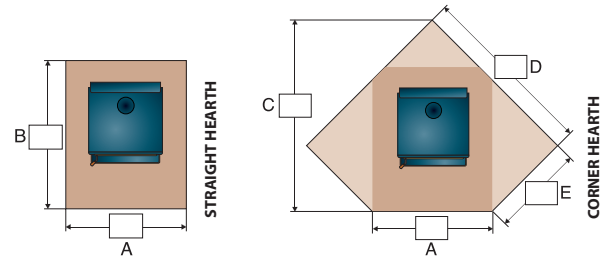

SUMMIT CLASSIC LE

FOR LARGE SPACES

UNIT DIMENSIONS

LEG MODEL

CLEARANCES TO COMBUSTIBLES

From top of stove to ceiling: **54"**

STRAIGHT

CORNER

TECHNICAL DATA

41,275 BTU EPA Test Fuel

Efficiency (HHV)	74%
Emissions	1.8 gm/hr.
Log Size (recommended)	18"
Log Size (max)	20"
Firebox Size	3.0 cu.ft.
Viewing Area	152 sq.in.

Sunset Red

Black

Ivory

Modern Desert

FLOOR PROTECTOR DIMENSIONS

	MINIMUM	RESIDENTIAL SINGLE WALL	RESIDENTIAL DOUBLE WALL	ALCOVE DOUBLE WALL	MOBILE HOME
CANADA					
A	40 3/4"	40 3/4"	40 3/4"	40 3/4"	40 3/4"
B	45"	47"	45"	45"	45"
C	-	57 3/4"	55"	-	55"
D	-	55 1/4"	53 1/4"	-	53 1/4"
E	-	26 3/8"	24 3/8"	-	24 3/8"