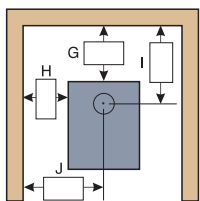

SUMMIT CLASSIC LE

FOR LARGE SPACES

UNIT DIMENSIONS

LEG MODEL

CLEARANCES TO COMBUSTIBLES

From top of stove to ceiling: **54"**

STRAIGHT

CORNER

ALCOVE

	RESIDENTIAL SINGLE WALL	RESIDENTIAL DOUBLE WALL	MOBILE HOME DOUBLE WALL
A	9"	7 1/2"	10"
B	14"	13"	18"
C	17 1/2"	16"	18 1/2"
D	27 1/2"	26 1/2"	31 1/2"

E	6"	5"	8"
F	20 3/4"	19 3/4"	22 3/4"

G	N/A	10"	5"
H	N/A	16"	14"
I	N/A	18 1/2"	15"
J	N/A	29 1/2"	26"