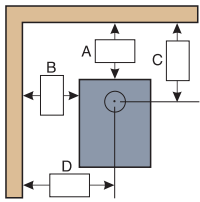

SUMMIT CLASSIC LE

FOR LARGE SPACES

UNIT DIMENSIONS

LEG MODEL

CLEARANCES TO COMBUSTIBLES

From top of stove to ceiling: **54"**

STRAIGHT

CORNER

ALCOVE

	RESIDENTIAL SINGLE WALL	RESIDENTIAL DOUBLE WALL	MOBILE HOME DOUBLE WALL
A	9"	7 1/2"	10"
B	14"	13"	18"
C	17 1/2"	16"	18 1/2"
D	27 1/2"	26 1/2"	31 1/2"

E	6"	5"	8"
F	20 3/4"	19 3/4"	22 3/4"

G	N/A	10"	5"
H	N/A	16"	14"
I	N/A	18 1/2"	15"
J	N/A	29 1/2"	26"