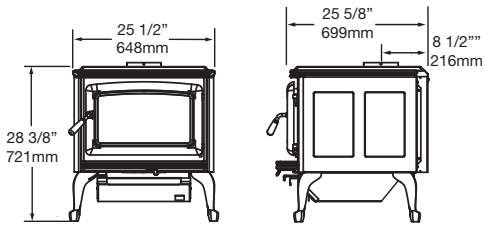

SUMMIT CLASSIC LE

FOR LARGE SPACES

UNIT DIMENSIONS

LEG MODEL

CLEARANCES TO COMBUSTIBLES

From top of stove to ceiling: **54"**

STRAIGHT

CORNER

ALCOVE

	RESIDENTIAL SINGLE WALL	RESIDENTIAL DOUBLE WALL	MOBILE HOME DOUBLE WALL
A	9"	7 1/2"	10"
B	14"	13"	18"
C	17 1/2"	16"	18 1/2"
D	27 1/2"	26 1/2"	31 1/2"

E	6"	5"	8"
F	20 3/4"	19 3/4"	22 3/4"

G	N/A	10"	5"
H	N/A	16"	14"
I	N/A	18 1/2"	15"
J	N/A	29 1/2"	26"

TECHNICAL DATA

41,275 BTU EPA Test Fuel

Efficiency (HHV)	74%
Emissions	1.8 gm/hr.
Log Size (recommended)	18"
Log Size (max)	20"
Firebox Size	3.0 cu.ft.
Viewing Area	152 sq.in.

Sunset Red

Black

Ivory

Modern Desert

FLOOR PROTECTOR DIMENSIONS

	MINIMUM	RESIDENTIAL SINGLE WALL	RESIDENTIAL DOUBLE WALL	ALCOVE DOUBLE WALL	MOBILE HOME
CANADA					
A	40 3/4"	40 3/4"	40 3/4"	40 3/4"	40 3/4"
B	45"	47"	45"	45"	45"
C	-	57 3/4"	55"	-	55"
D	-	55 1/4"	53 1/4"	-	53 1/4"
E	-	26 3/8"	24 3/8"	-	24 3/8"