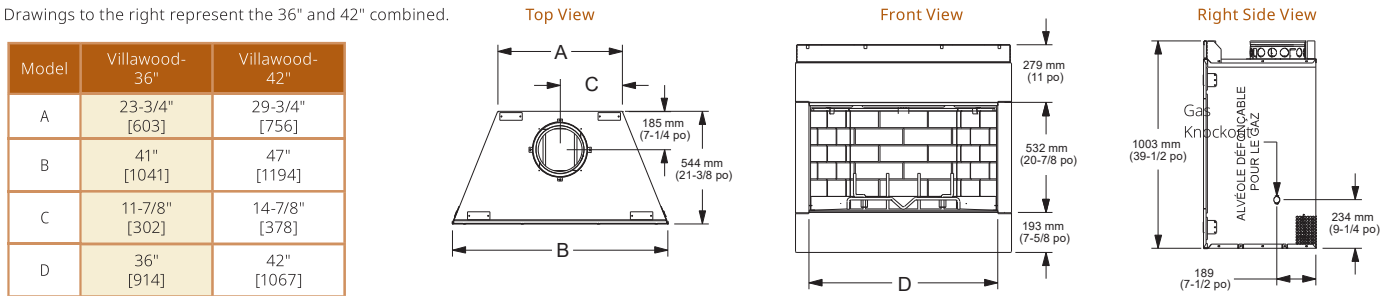

VILLAWOOD

Model	Front Width		Back Width		Height		Depth		Viewing Area
	Unit	Framing	Unit	Framing	Unit	Framing	Unit	Framing	
Villawood-36"	41" [1041]	42" [1067]	23-3/4" [603]	42" [1067]	39-1/2" [1003]	39-3/4" [1010]	21-3/8" [544]	21-1/2" [546]	36" x 20-7/8" [914 x 532]
Villawood-42"	47" [1194]	48" [1219]	29-3/4" [756]	48" [1219]	39-1/2" [1003]	39-3/4" [1010]	21-3/8" [544]	21-1/2" [546]	42" x 20-7/8" [1067 x 532]

Drawings to the right represent the 36" and 42" combined.

Model	Villawood-36"	Villawood-42"
A	23-3/4" [603]	29-3/4" [756]
B	41" [1041]	47" [1194]
C	11-7/8" [302]	14-7/8" [378]
D	36" [914]	42" [1067]

COTTAGEWOOD

Model	Front Width		Back Width		Height		Depth		Viewing Area
	Unit	Framing	Unit	Framing	Unit	Framing	Unit	Framing	
Cottagewood-36"	44-1/2" [1130]	45-1/2" [1156]	28-5/8" [727]	45-1/2" [1156]	59-1/4" [1505]	59-3/4" [1518]	27-1/2" [699]	28" [711]	36" x 28-1/2" [914 x 724]
Cottagewood-42"	50-1/2" [1283]	51-1/2" [1308]	34-1/2" [876]	51-1/2" [1308]	59-1/4" [1505]	59-3/4" [1518]	27-1/2" [699]	28-1/2" [724]	42" x 28-1/2" [1067 x 724]

Drawings to the right represent the 36" and 42" combined.