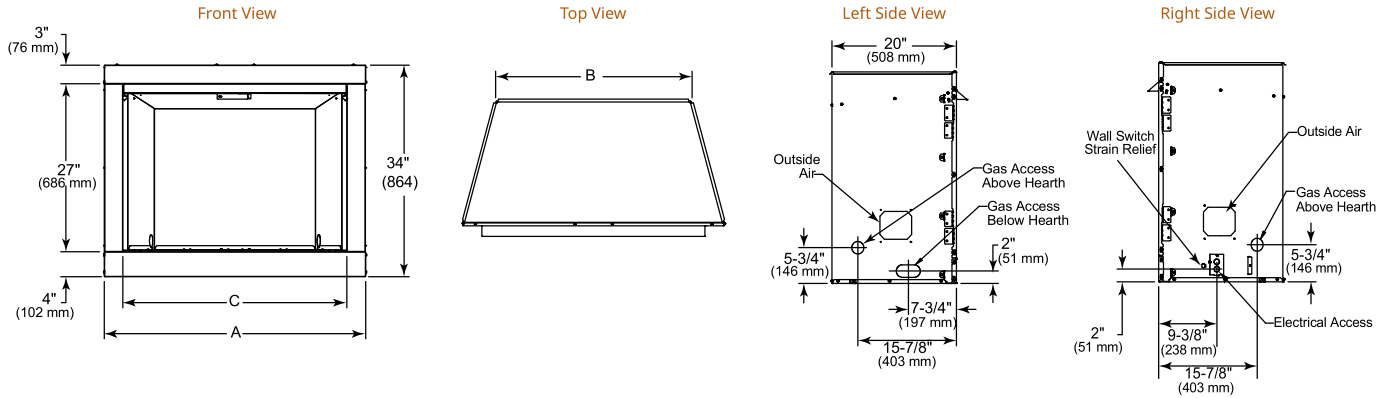

- 36" or 42" wide viewing area
- Brick-to-brick opening for true masonry appearance
- Vent-free design to place it almost anywhere
- Interior panels in traditional and herringbone brick
- Choice of three log designs to fit your style

Operable Mesh Doors

Stainless Steel

VESPER

Model	Front Width A		Back Width B		Height		Depth		Viewing Area C	BTU/hr Input
	Unit	Framing	Unit	Framing	Unit	Framing	Unit	Framing		
Vesper 36"	42" [1067]	42-1/2" [1080]	31-1/4" [794]	42-1/2" [1080]	34" [864]	34-1/4" [870]	20" [508]	19-3/4" [502]	36" x 27" [914 x 686]	38,000
Vesper 42"	48" [1219]	48-1/2" [1232]	37-1/4" [946]	48-1/2" [1232]	34" [864]	34-1/4" [870]	20" [508]	19-3/4" [502]	42" x 27" [1067 x 686]	38,000