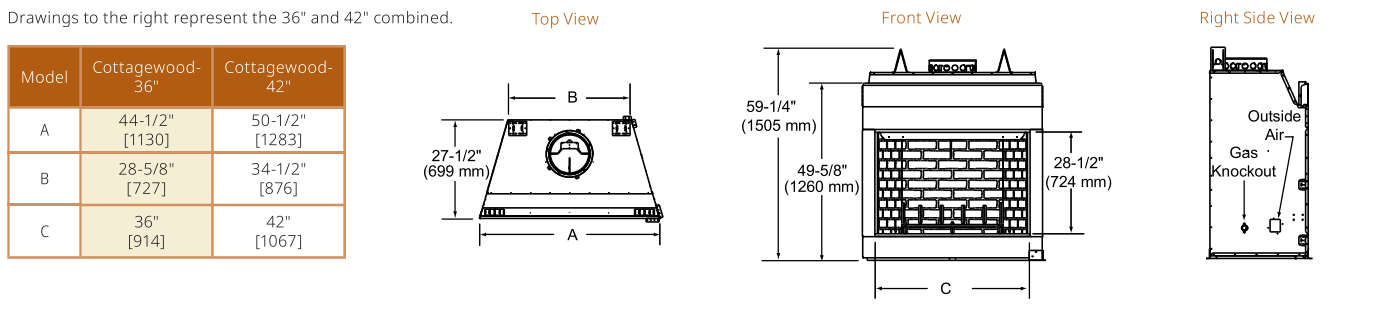

Model	Cottagewood-36"	Cottagewood-42"
A	44-1/2" [1130]	50-1/2" [1283]
B	28-5/8" [727]	34-1/2" [876]
C	36" [914]	42" [1067]