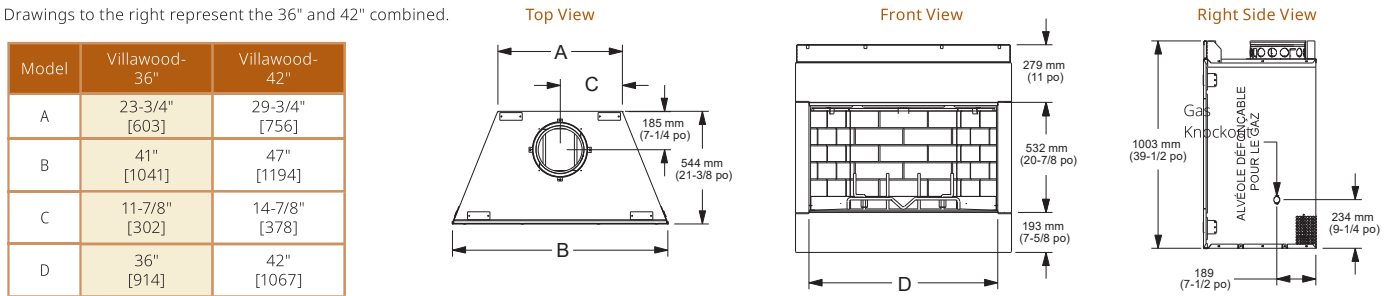

Interior Styles

Traditional

Herringbone

Bi-Fold Glass Doors

VESPER

Model	Front Width A		Back Width B		Height		Depth		Viewing Area C	BTU/hr Input
	Unit	Framing	Unit	Framing	Unit	Framing	Unit	Framing		
Vesper 36"	42" [1067]	42-1/2" [1080]	31-1/4" [794]	42-1/2" [1080]	34" [864]	34-1/4" [870]	20" [508]	19-3/4" [502]	36" x 27" [914 x 686]	38,000
Vesper 42"	48" [1219]	48-1/2" [1232]	37-1/4" [946]	48-1/2" [1232]	34" [864]	34-1/4" [870]	20" [508]	19-3/4" [502]	42" x 27" [1067 x 686]	38,000

VILLAWOOD

Model	Front Width		Back Width		Height		Depth		Viewing Area
	Unit	Framing	Unit	Framing	Unit	Framing	Unit	Framing	
Villawood-36"	41" [1041]	42" [1067]	23-3/4" [603]	42" [1067]	39-1/2" [1003]	39-3/4" [1010]	21-3/8" [544]	21-1/2" [546]	36" x 20-7/8" [914 x 532]
Villawood-42"	47" [1194]	48" [1219]	29-3/4" [756]	48" [1219]	39-1/2" [1003]	39-3/4" [1010]	21-3/8" [544]	21-1/2" [546]	42" x 20-7/8" [1067 x 532]

Drawings to the right represent the 36" and 42" combined.

Model	Villawood-36"	Villawood-42"
A	23-3/4" [603]	29-3/4" [756]
B	41" [1041]	47" [1194]
C	11-7/8" [302]	14-7/8" [378]
D	36" [914]	42" [1067]

COTTAGEWOOD