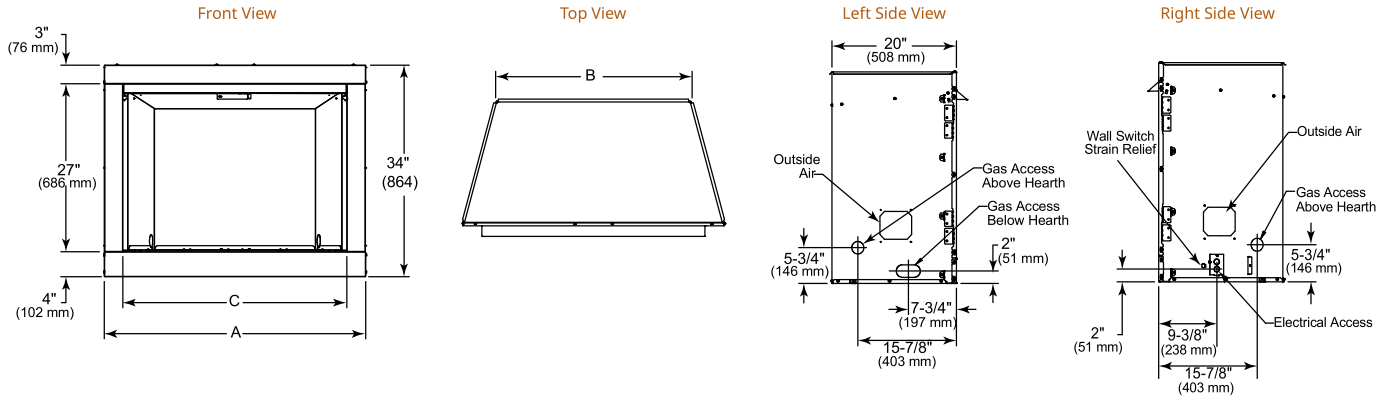

Interior Styles

Traditional

Herringbone

Bi-Fold Glass Doors

VESPER

Model	Front Width A		Back Width B		Height		Depth		Viewing Area C	BTU/hr Input
	Unit	Framing	Unit	Framing	Unit	Framing	Unit	Framing		
Vesper 36"	42" [1067]	42-1/2" [1080]	31-1/4" [794]	42-1/2" [1080]	34" [864]	34-1/4" [870]	20" [508]	19-3/4" [502]	36" x 27" [914 x 686]	38,000
Vesper 42"	48" [1219]	48-1/2" [1232]	37-1/4" [946]	48-1/2" [1232]	34" [864]	34-1/4" [870]	20" [508]	19-3/4" [502]	42" x 27" [1067 x 686]	38,000

VILLAWOOD

Model	Front Width		Back Width		Height		Depth		Viewing Area
	Unit	Framing	Unit	Framing	Unit	Framing	Unit	Framing	
Villawood-36"	41" [1041]	42" [1067]	23-3/4" [603]	42" [1067]	39-1/2" [1003]	39-3/4" [1010]	21-3/8" [544]	21-1/2" [546]	36" x 20-7/8" [914 x 532]
Villawood-42"	47" [1194]	48" [1219]	29-3/4" [756]	48" [1219]	39-1/2" [1003]	39-3/4" [1010]	21-3/8" [544]	21-1/2" [546]	42" x 20-7/8" [1067 x 532]