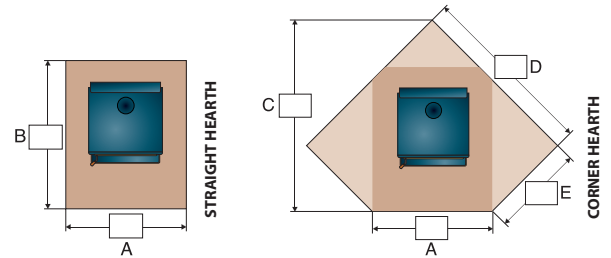

FLOOR PROTECTOR DIMENSIONS

	MINIMUM	RESIDENTIAL SINGLE WALL	RESIDENTIAL DOUBLE WALL	ALCOVE DOUBLE WALL	MOBILE HOME	
CANADA	A	40 3/4"	40 3/4"	40 3/4"	40 3/4"	
	B	45"	47"	45"	45"	
	C	-	57 3/4"	55"	-	55"
	D	-	55 1/4"	53 1/4"	-	53 1/4"
	E	-	26 3/8"	24 3/8"	-	24 3/8"

USA	A	33 1/2"	33 1/2"	33 1/2"	33 1/2"	
	B	35"	45"	43"	43"	
	C	-	55 3/4"	53"	-	53"
	D	-	51 1/4"	49 1/4"	-	49 1/4"
	E	-	27 5/8"	25 5/8"	-	25 5/8"