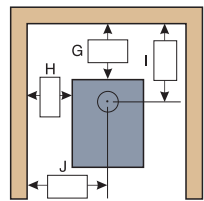

Sunset Red

Black

Ivory

Modern Desert

CLEARANCES TO COMBUSTIBLES

From top of stove to ceiling: **56"**

STRAIGHT

CORNER

ALCOVE

	RESIDENTIAL SINGLE WALL	RESIDENTIAL DOUBLE WALL	MOBILE HOME DOUBLE WALL
A	10"	8"	8"
B	10"	8"	8"
C	17 3/8"	15 3/8"	15 3/8"
D	22 7/8"	20 7/8"	20 7/8"

E	7"	5"	5"
F	19 7/8"	17 7/8"	17 7/8"

G	10"	8"	8"
H	10"	8"	8"
I	17 3/8"	15 3/8"	15 3/8"
J	22 7/8"	20 7/8"	20 7/8"