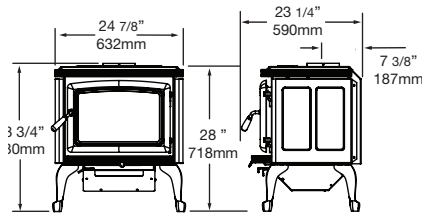

VISTA CLASSIC LE

FOR SMALL TO MEDIUM SPACES

UNIT DIMENSIONS

LEG MODEL

TECHNICAL DATA

23,200 BTU EPA Test Fuel

Efficiency (HHV)	72%
Emissions	1.9 gm/hr.
Log Size (recommended)	16"
Log Size (max)	18"
Firebox Size	1.6 cu.ft.
Viewing Area	152 sq.in.

Sunset Red

Black

Ivory

Modern Desert

CLEARANCES TO COMBUSTIBLES

From top of stove to ceiling: **56"**

STRAIGHT

CORNER

ALCOVE

	RESIDENTIAL SINGLE WALL	RESIDENTIAL DOUBLE WALL	MOBILE HOME DOUBLE WALL
A	10"	8"	8"
B	10"	8"	8"
C	17 3/8"	15 3/8"	15 3/8"
D	22 7/8"	20 7/8"	20 7/8"

E	7"	5"	5"
F	19 7/8"	17 7/8"	17 7/8"

G	10"	8"	8"
H	10"	8"	8"
I	17 3/8"	15 3/8"	15 3/8"
J	22 7/8"	20 7/8"	20 7/8"

FLOOR PROTECTOR DIMENSIONS

	MINIMUM	RESIDENTIAL SINGLE WALL	RESIDENTIAL DOUBLE WALL	ALCOVE DOUBLE WALL	MOBILE HOME	
CANADA	A	40 3/4"	40 3/4"	40 3/4"	40 3/4"	
	B	45"	47"	45"	45"	
	C	-	57 3/4"	55"	-	55"
	D	-	55 1/4"	53 1/4"	-	53 1/4"
	E	-	26 3/8"	24 3/8"	-	24 3/8"