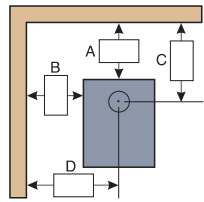

Sunset Red

Black

Ivory

Modern Desert

CLEARANCES TO COMBUSTIBLES

From top of stove to ceiling: **56"**

STRAIGHT

CORNER

ALCOVE

	RESIDENTIAL SINGLE WALL	RESIDENTIAL DOUBLE WALL	MOBILE HOME DOUBLE WALL
A	10"	8"	8"
B	10"	8"	8"
C	17 3/8"	15 3/8"	15 3/8"
D	22 7/8"	20 7/8"	20 7/8"

E	7"	5"	5"
F	19 7/8"	17 7/8"	17 7/8"

G	10"	8"	8"
H	10"	8"	8"
I	17 3/8"	15 3/8"	15 3/8"
J	22 7/8"	20 7/8"	20 7/8"