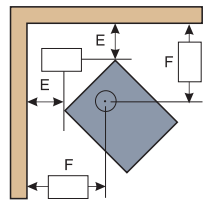

Sunset Red

Black

Ivory

Modern Desert

CLEARANCES TO COMBUSTIBLES

From top of stove to ceiling: **56"**

STRAIGHT

CORNER

ALCOVE

	RESIDENTIAL SINGLE WALL	RESIDENTIAL DOUBLE WALL	MOBILE HOME DOUBLE WALL
A	10"	8"	8"
B	10"	8"	8"
C	17 3/8"	15 3/8"	15 3/8"
D	22 7/8"	20 7/8"	20 7/8"

E	7"	5"	5"
F	19 7/8"	17 7/8"	17 7/8"

G	10"	8"	8"
H	10"	8"	8"
I	17 3/8"	15 3/8"	15 3/8"
J	22 7/8"	20 7/8"	20 7/8"